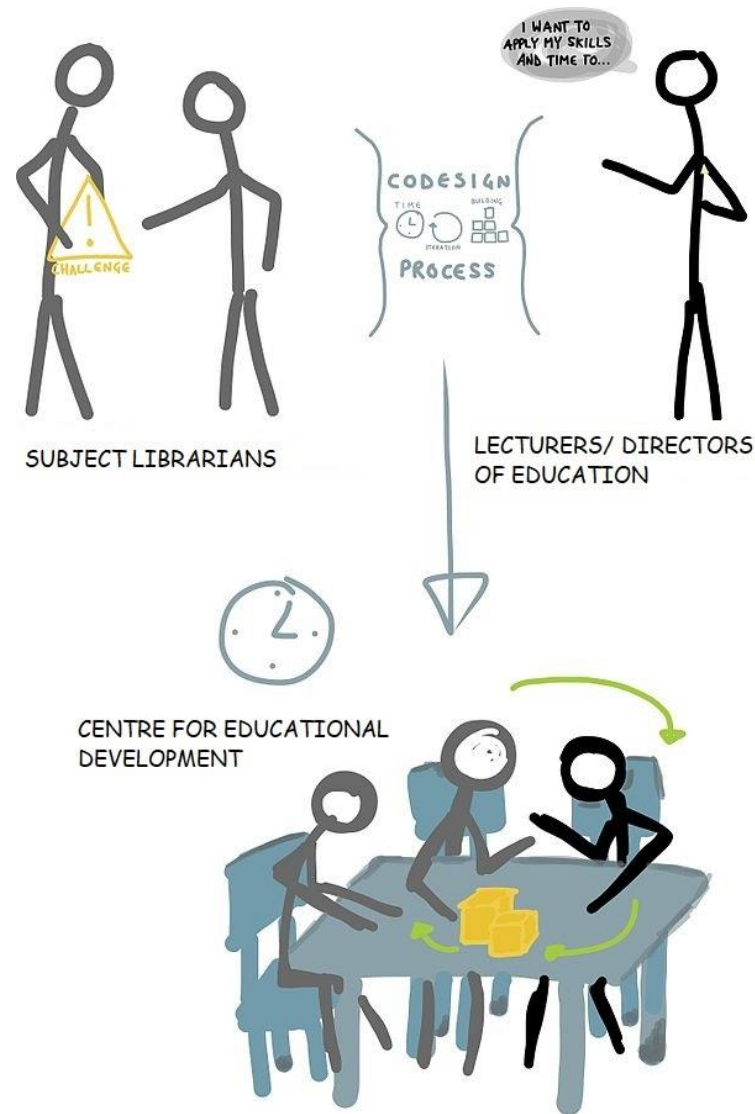

Queen's Assessment Hub: A co-created resource

Aideen Gibson, Niamh Kelly

Centre for Educational Development

Enhancing Assessment at Queen's

Collaborative Design and Creation

Technical Development

Quality Assurance & Robust Review