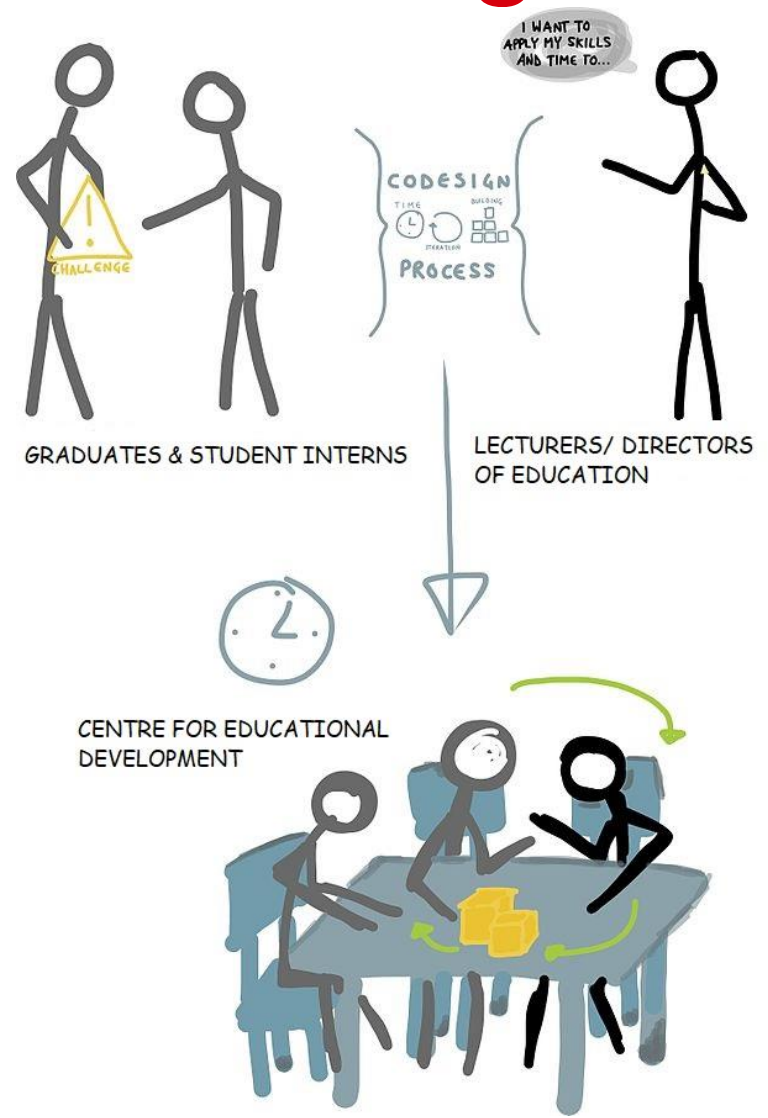

Queen's Assessment Hub: A co-created resource

Aideen Gibson, Niamh Kelly

Centre for Educational Development

Enhancing Assessment at Queen's

Collaborative Design and Creation

Technical Development

Quality Assurance & Robust Review