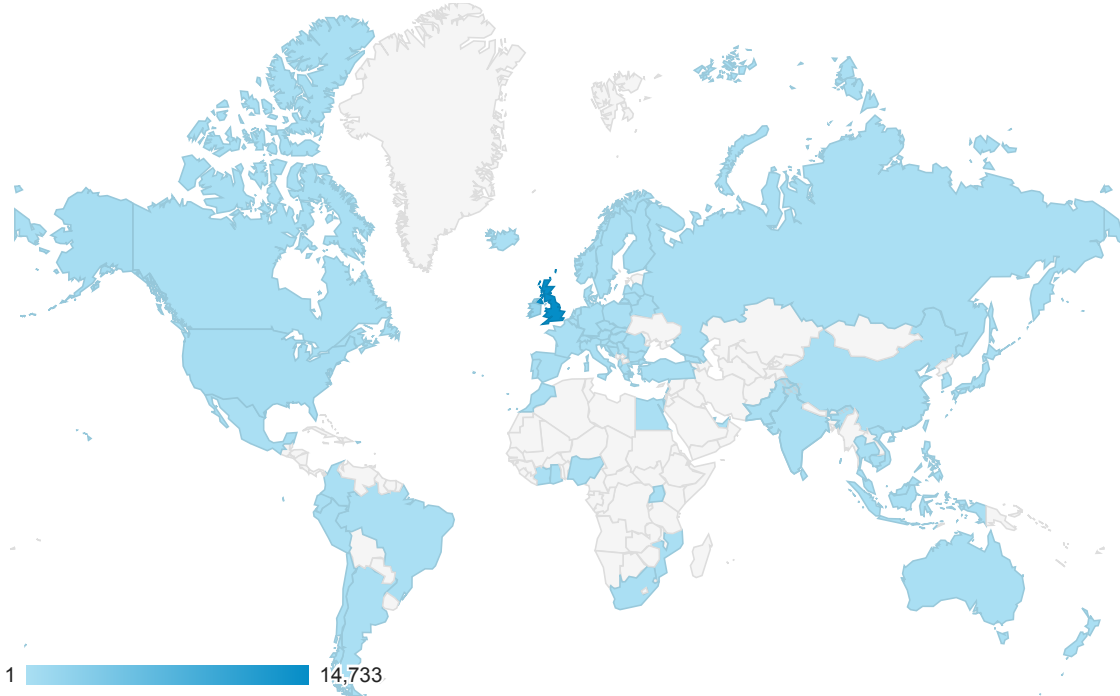

Mar 27, 2013 - May 10, 2013

Location

 % of visits: 100.00%

Map Overlay

Site Usage

Visits 17,627 % of Total: 100.00% (17,627)	Pages / Visit 9.09 Site Avg: 9.09 (0.00%)	Avg. Visit Duration 00:06:16 Site Avg: 00:06:16 (0.00%)	% New Visits 59.01% Site Avg: 59.01% (0.00%)	Bounce Rate 45.00% Site Avg: 45.00% (0.00%)
---	--	--	---	--

Country / Territory	Visits	Pages / Visit	Avg. Visit Duration	% New Visits	Bounce Rate
1. United Kingdom	14,733	10.09	00:06:57	54.69%	41.65%
2. Ireland	1,800	3.68	00:02:38	82.44%	62.11%
3. United States	381	5.08	00:02:47	85.30%	62.20%
4. Canada	81	2.78	00:00:46	83.95%	62.96%
5. (not set)	78	4.04	00:04:25	88.46%	61.54%
6. Australia	72	3.00	00:01:46	72.22%	68.06%
7. Germany	54	8.93	00:05:45	68.52%	61.11%
8. France	38	2.71	00:01:13	84.21%	65.79%
9. Japan	37	4.41	00:03:52	13.51%	72.97%
10. Czech Republic	24	9.67	00:05:16	50.00%	37.50%