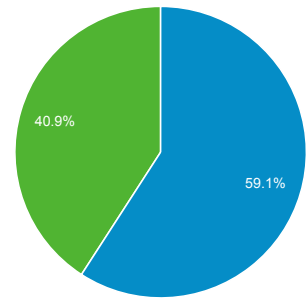

Mar 27, 2013 - May 10, 2013

Audience Overview

% of visits: 100.00%

Overview

10,403 people visited this site

■ New Visitor ■ Returning Visitor

Language	Visits	% Visits
1. en-us	9,865	55.97%
2. en-gb	6,186	35.09%
3. en	954	5.41%
4. en-ie	164	0.93%
5. en_gb	137	0.78%
6. fr	34	0.19%
7. pl	32	0.18%
8. hu	23	0.13%
9. de-de	20	0.11%
10. de	19	0.11%