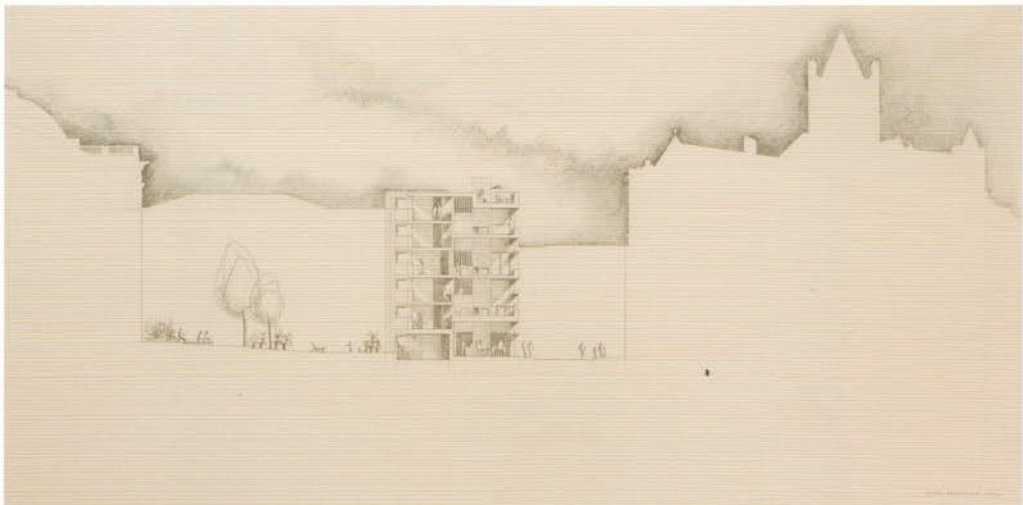

RHA ANNUAL

ROYAL HIBERNIAN ACADEMY *Acadamh Ríoga Ibeirneach* 182nd Annual Exhibition 20

LID Architecture
Point Square Proposal

GKMP Architects
Dublin House Fishamble Street

531
Chanelle Walshe
Still River
Oil paint, charcoal on paper
29 x 42cm
€800