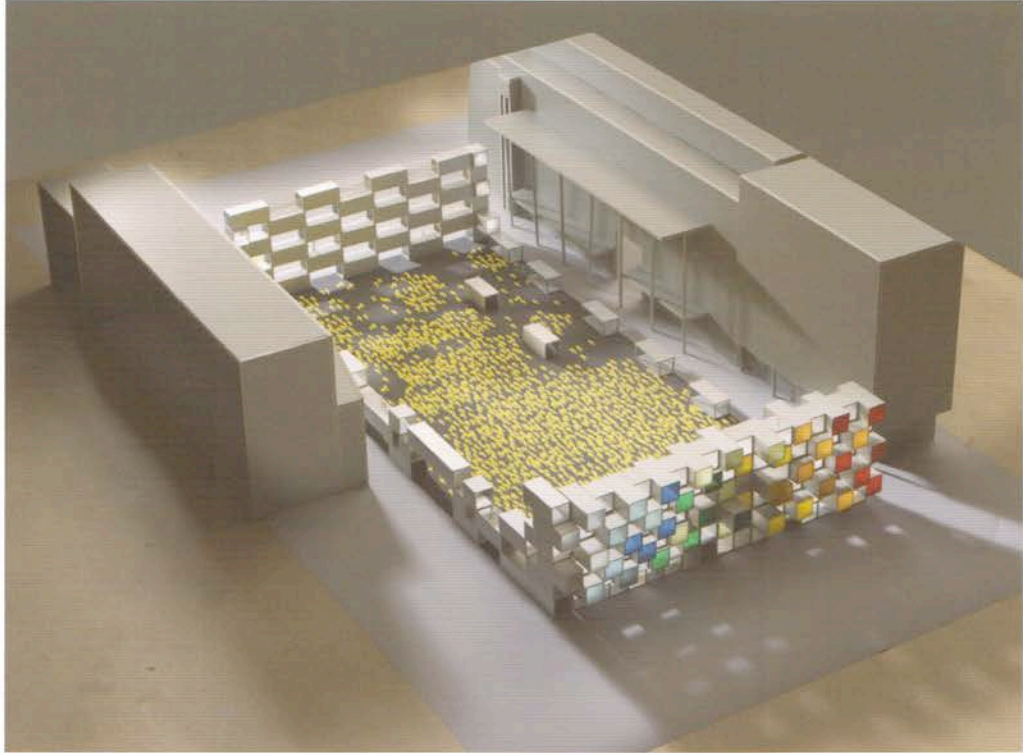

RHA ANNUAL

ROYAL HIBERNIAN ACADEMY *Acadamh Ríoga Ibeirneach* 182nd Annual Exhibition 20

LID Architecture
Point Square Proposal

GKMP Architects
Dublin House Fishamble Street

531
Chanelle Walshe
Still River
Oil paint, charcoal on paper
29 x 42cm
€800